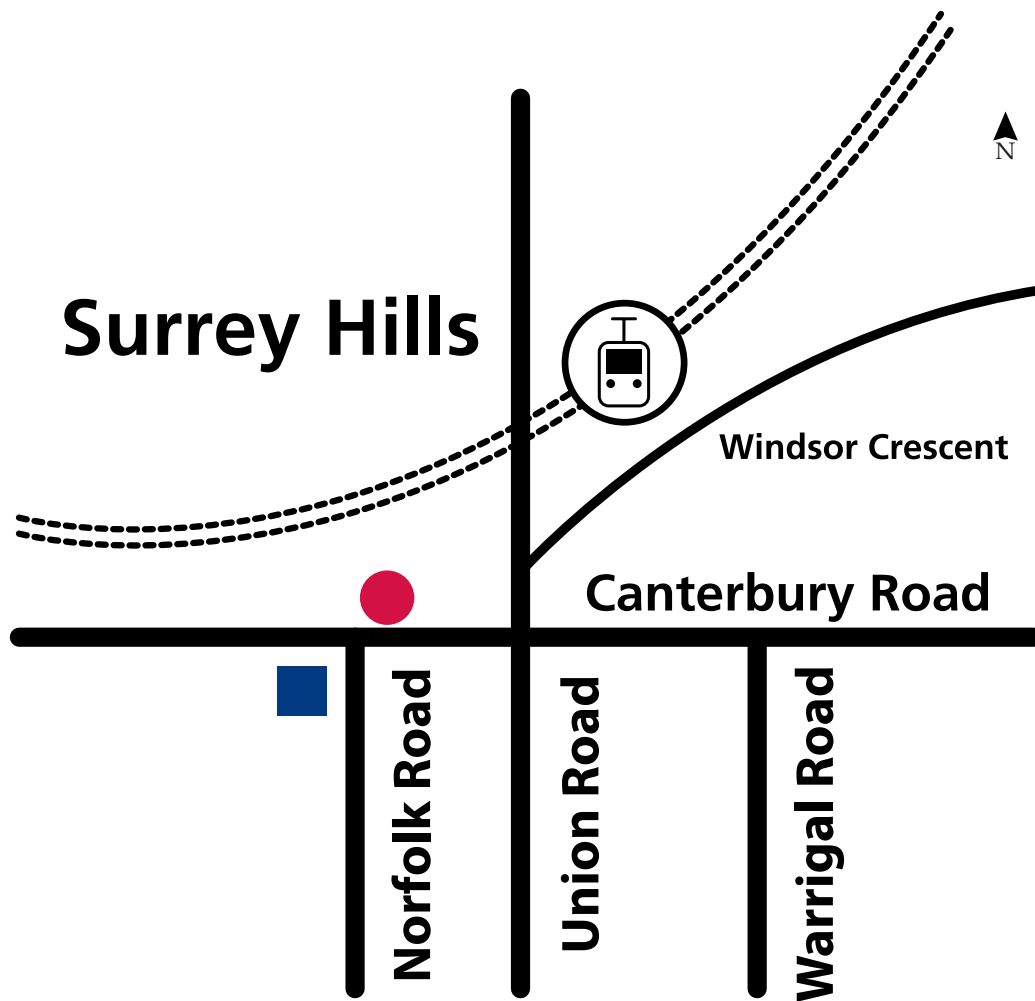

# Location Map

### ADDRESS

601 Canterbury Road,  
Surrey Hills  
Melways Street Directory  
Reference: Map 46 H 11

### CAR

Visitor parking is available at our premises, entry off Canterbury Rd. Plenty of street parking is also available along Canterbury Road and Norfolk Rd opposite our office.

### TRAIN

Surrey Hills is located on the Belgrave and Lilydale lines. 11th station from Flinders St Station. Surrey Hills station is a 10 minute walk from our office.